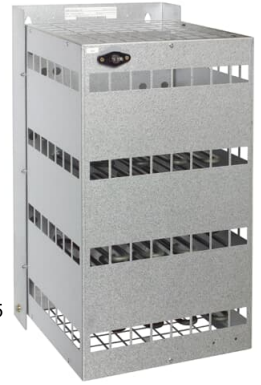

68759226

Braking resistor SAFUR 90 F 575

General Information

Product ID	68759226
ABB Type Designation	SAFUR 90 F 575
EAN	6438177394143
Catalog Description	Braking resistor SAFUR 90 F 575

Ordering

Country of Origin	Finland (FI) United States (US)
Customs Tariff Number	85049090
Invoice Description	Braking resistor SAFUR 90 F 575
Made To Order	Yes
Minimum Order Quantity	1 piece
Order Multiple	1 piece
Quote Only	No
Selling Unit of Measure	piece

Container Information

Gross Volume	0.11 dm³

Dimensions

Product Net Weight	13.6 kg
Product Net Depth / Length	356 mm
Product Net Height	480 mm
Product Net Width	661 mm
Package Level 1 Units	1 carton

Technical

Frame Size	Undefined

Additional Information

Product Main Type	SAFUR 90 F 575
Product Name	Braking resistor

Classifications

UNSPSC	39120000 39122004

Environmental

WEEE Category	Product Not in WEEE Scope