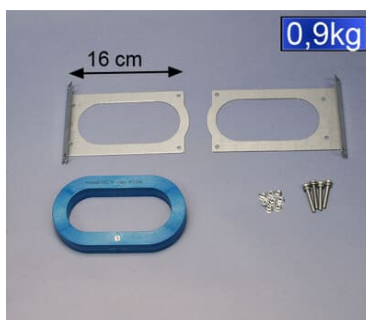

Омск (3812)21-46-40
Орел (4862)44-53-42
Оренбург (3532)37-68-04
Пенза (8412)22-31-16
Пермь (342)205-81-47
Петрозаводск (8142)55-98-37
Псков (8112)59-10-37
Ростов-на-Дону (863)308-18-15
Рязань (4912)46-61-64
Самара (846)206-03-16
Санкт-Петербург (812)309-46-40
Саранск (8342)22-96-24
Саратов (845)249-38-78
Севастополь (8692)22-31-93
Симферополь (3652)67-13-56
Смоленск (4812)29-41-54
Сочи (862)225-72-31
Ставрополь (8652)20-65-13
Сургут (3462)77-98-35

Сыктывкар (8212)25-95-17
Тамбов (4752)50-40-97
Тверь (4822)63-31-35
Тольятти (8482)63-91-07
Томск (3822)98-41-53
Тула (4872)33-79-87
Тюмень (3452)66-21-18
Улан-Удэ (3012)59-97-51
Ульяновск (8422)24-23-59
Уфа (347)229-48-12
Хабаровск (4212)92-98-04
Чебоксары (8352)28-53-07
Челябинск (351)202-03-61
Череповец (8202)49-02-64
Чита (3022)38-34-83
Якутск (4112)23-90-97
Ярославль (4852)69-52-93

Россия +7(495)268-04-70

Казахстан +7(7172)727-132

Киргизия +996(312)96-26-47

<https://abbdrives.nt-rt.ru/> || aei@nt-rt.ru

КОМПЛЕКТУЮЩИЕ ДЛЯ ПРИВОДОВ

Техническое описание

на комплекты фильтров для

ACS880-01

R6, R7, R8, R9