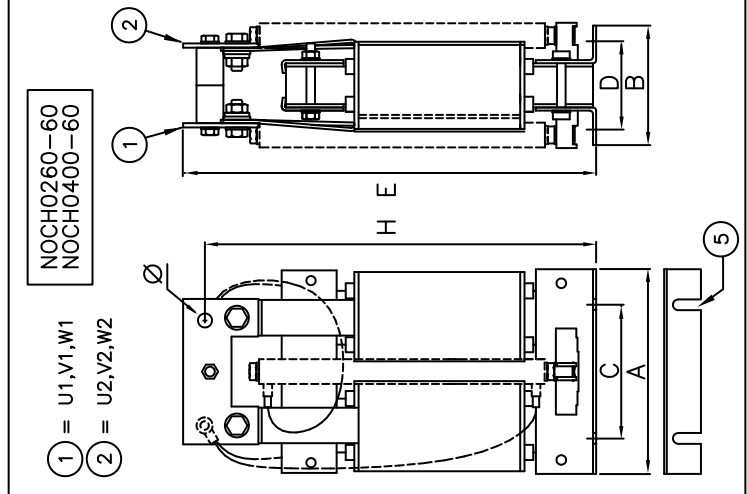

### AOCH0400-70

du/dt filter kit includes 3 pieces of single phase filters.	
Cable size:	3x(3x185) Weight: 20.7 kg (45.6 lbs)
Screw size:	M12 7TH 355 A <sub>rms</sub>
Power loss:	250 W L 52 µH

Alternative assembly

NOCH0120-60, NOCH0260-60 and NOCH0400-60 du/dt kits include 3 filters.

L2	mm								kg	Nm	mm <sup>2</sup>	Nm
	A	B	C	D	E	H	Ø					
NOCH0016-60	140	195	120	85	115	83	-	2.4	M5	4	0.2...10	1.5
NOCH0030-60	165	215	145	108	130	95	-	4.7	M5	4	0.5...16	1.5
NOCH0070-60	180	261	170	125	150	120	-	9.5	M6	6	10...35	2.5
NOCH0120-60	154	106	100	75	200	160	9	7	M8	20	-	-
NOCH0260-60	185	111	124	82	383	368	13	12	M10	30	-	-
NOCH0400-60	185	126	124	97	383	368	13	17	M10	30	-	-