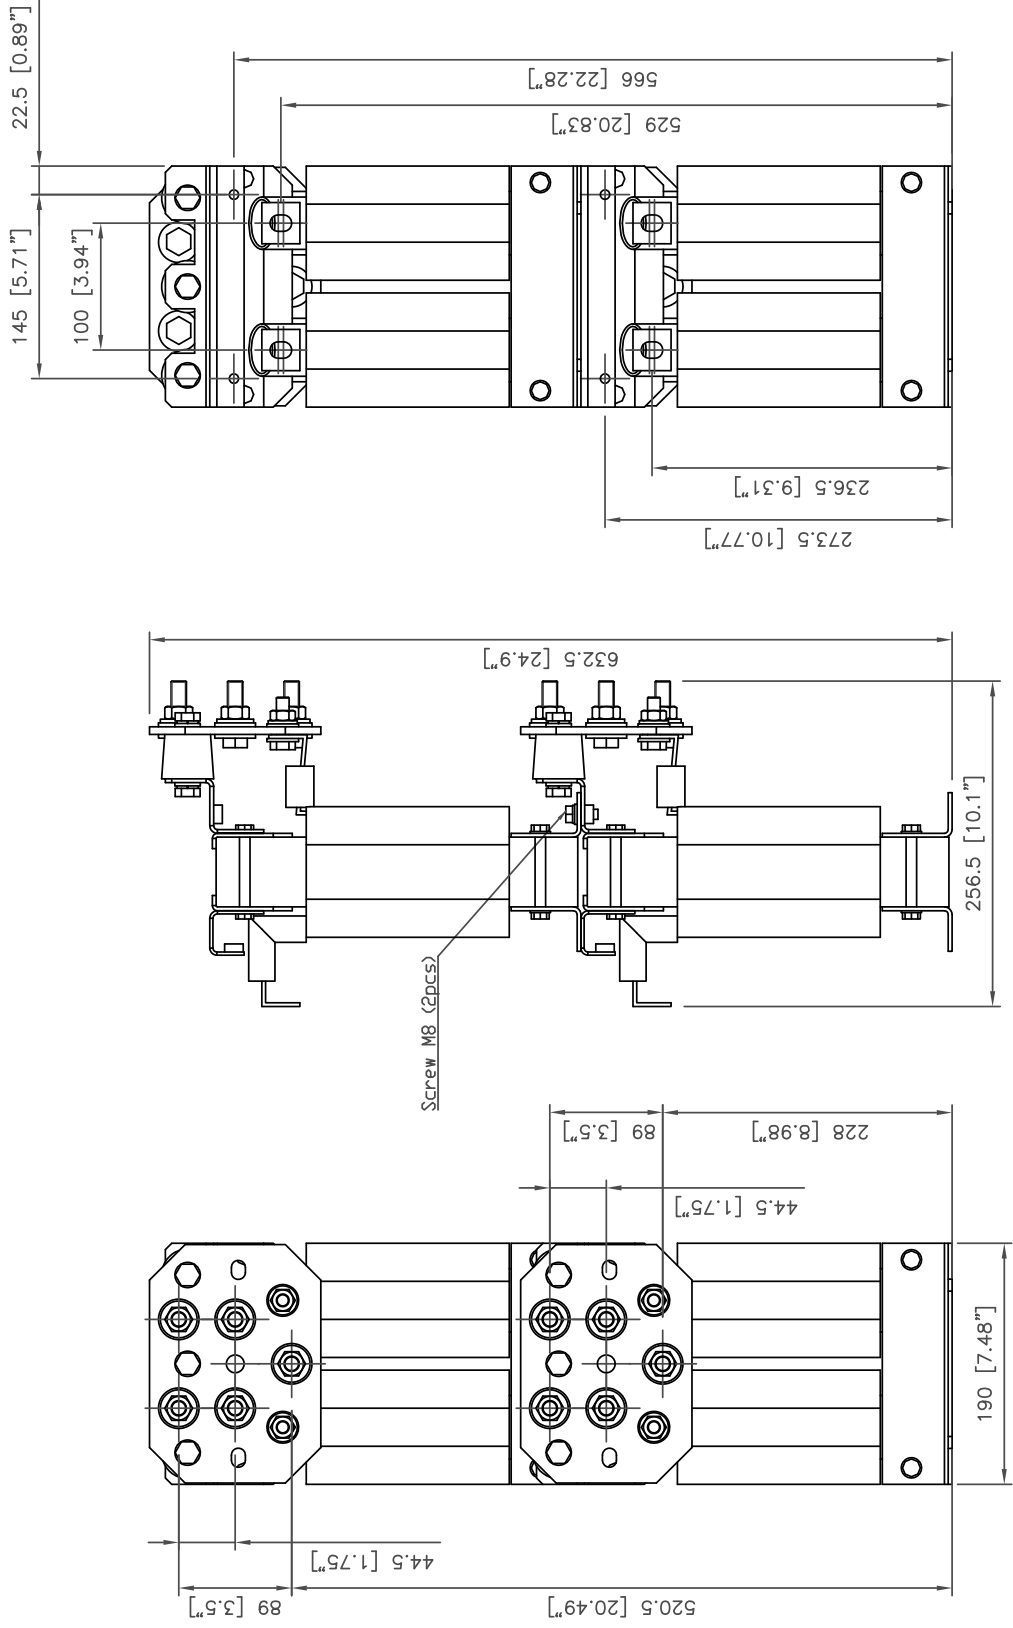

AOCH0400-70

du/dt filter kit includes 3 pieces of single phase filters.	
Cable size:	3x(3x185) Weight: 20.7 kg (45.6 lbs)
Screw size:	M12 7TH 355 A_{rms}
Power loss:	250 W L 52 µH

Alternative assembly