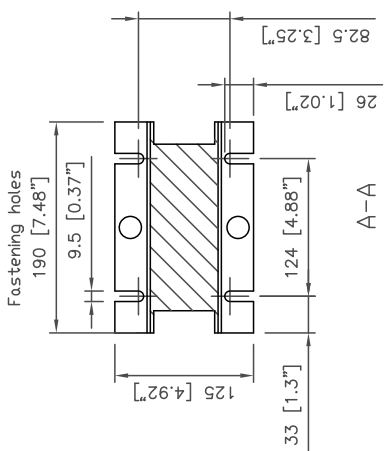

AOCH0400-70, single phase filter
du/dt kit includes 3 pieces of single phase filters.