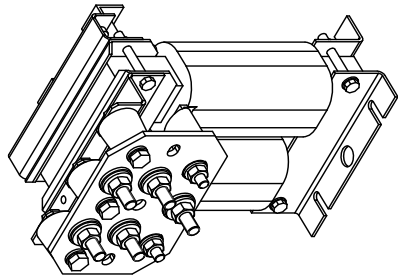

## Internal circuit diagrams

AOCH0xxx-70: Connect the input terminals together.

NOCH0120-60

NOCH0260-60  
NOCH0400-60  
NOCH0760-60

NOCH0016-6x  
NOCH0030-6x  
NOCH0070-6x

NOCH0120-6x

# Dimension drawings

AOCH0260-70, single phase filter  
 du/dt filter kit includes 3 pieces of single phase filters.

AOCH0260-70

du/dt filter kit includes 3 pieces of single phase filters.	
Cable size:	3x(3x185) Weight: 15.9 kg (35.1 lbs)
Screw size:	M12 $I_{TH}$ 227 A <sub>rms</sub>
Power loss:	147 W L 74 $\mu$ H