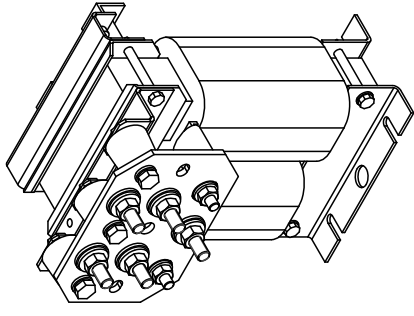

AOCH0400-70, single phase filter
du/dt kit includes 3 pieces of single phase filters.