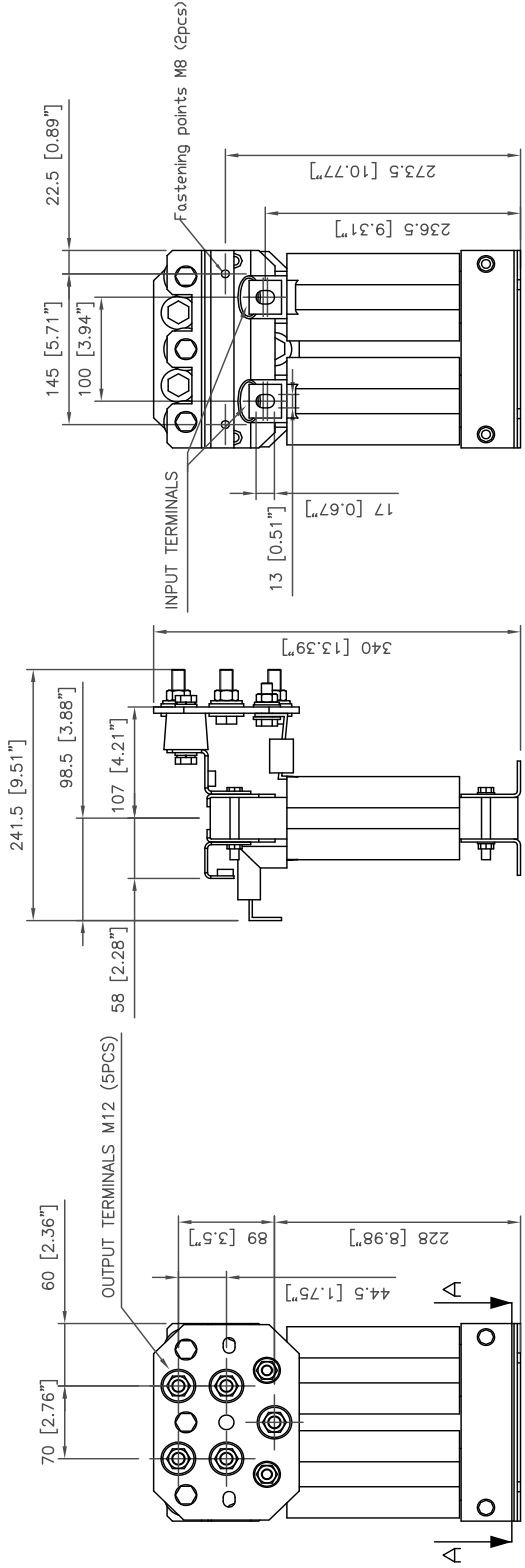

## Internal circuit diagrams

AOCH0xxx-70: Connect the input terminals together.

NOCH0120-60

NOCH0260-60  
NOCH0400-60  
NOCH0760-60

NOCH0016-6x  
NOCH0030-6x  
NOCH0070-6x

NOCH0120-6x

# Dimension drawings

AOCH0260-70, single phase filter  
 du/dt filter kit includes 3 pieces of single phase filters.

AOCH0260-70

du/dt filter kit includes 3 pieces of single phase filters.	
Cable size:	3x(3x185) Weight: 15.9 kg (35.1 lbs)
Screw size:	M12 $I_{TH}$ 227 A <sub>rms</sub>
Power loss:	147 W L 74 $\mu$ H