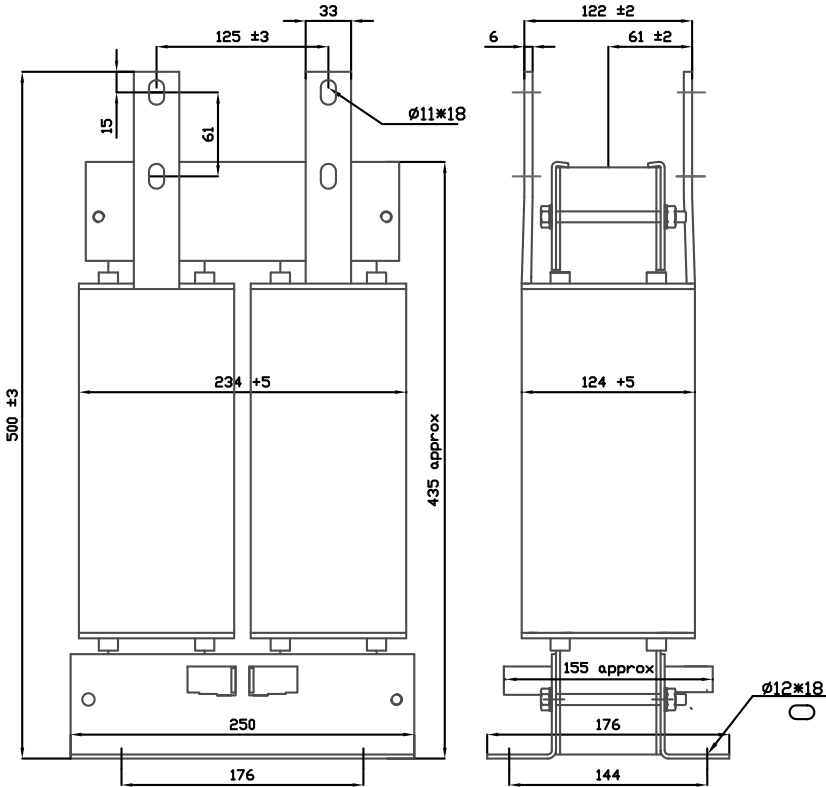

NOCH0760-60 Weight: 43 kg (95 lbs)
du/dt filter kit includes 3 filters.