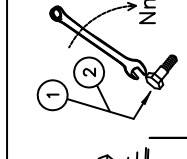

NOCH0120-60, NOCH0260-60 and NOCH0400-60 du/dt kits include 3 filters.

L2	mm								kg	Nm	mm²	Nm
	A	B	C	D	E	H	Ø					
NOCH0016-60	140	195	120	85	115	83	-	2.4	M5	4	0.2...10	1.5
NOCH0030-60	165	215	145	108	130	95	-	4.7	M5	4	0.5...16	1.5
NOCH0070-60	180	261	170	125	150	120	-	9.5	M6	6	10...35	2.5
NOCH0120-60	154	106	100	75	200	160	9	7	M8	20	-	-
NOCH0260-60	185	111	124	82	383	368	13	12	M10	30	-	-
NOCH0400-60	185	126	124	97	383	368	13	17	M10	30	-	-