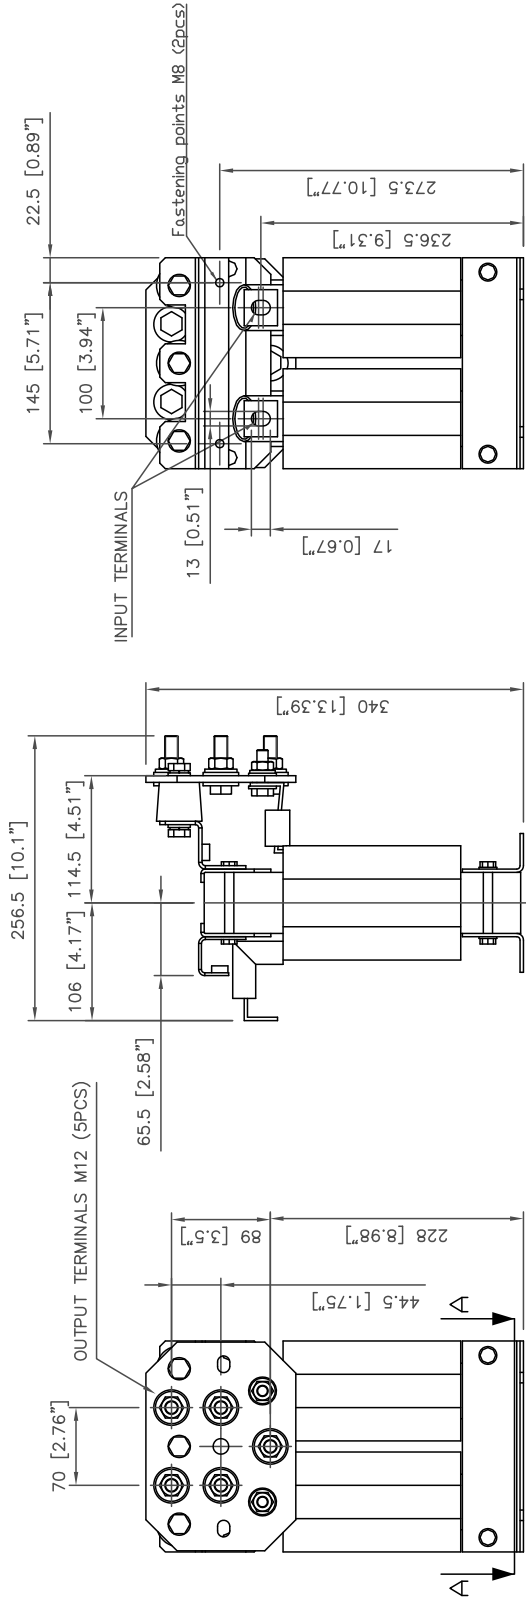

AOCH0400-70, single phase filter
du/dt kit includes 3 pieces of single phase filters.