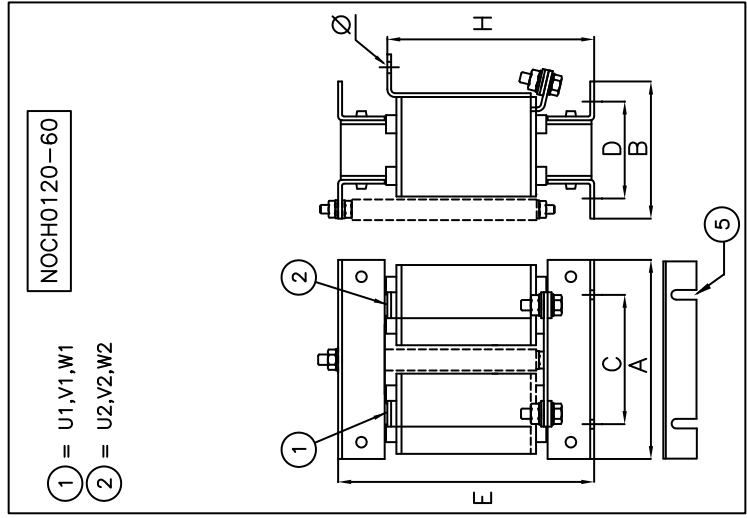

NOCH0120-60, NOCH0260-60 and NOCH0400-60 du/dt kits include 3 filters.

L2	mm								kg	Nm	mm²	Nm
	A	B	C	D	E	H	Ø					
NOCH0016-60	140	195	120	85	115	83	-	2.4	M5	4	0.2...10	1.5
NOCH0030-60	165	215	145	108	130	95	-	4.7	M5	4	0.5...16	1.5
NOCH0070-60	180	261	170	125	150	120	-	9.5	M6	6	10...35	2.5
NOCH0120-60	154	106	100	75	200	160	9	7	M8	20	-	-
NOCH0260-60	185	111	124	82	383	368	13	12	M10	30	-	-
NOCH0400-60	185	126	124	97	383	368	13	17	M10	30	-	-