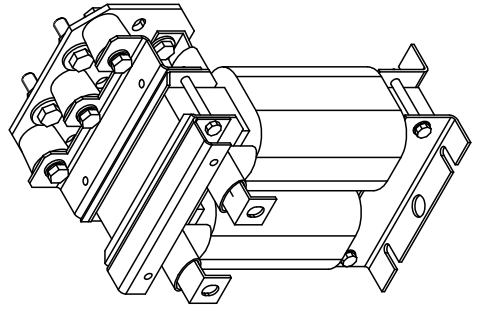

AOCH0400-70, single phase filter
du/dt kit includes 3 pieces of single phase filters.