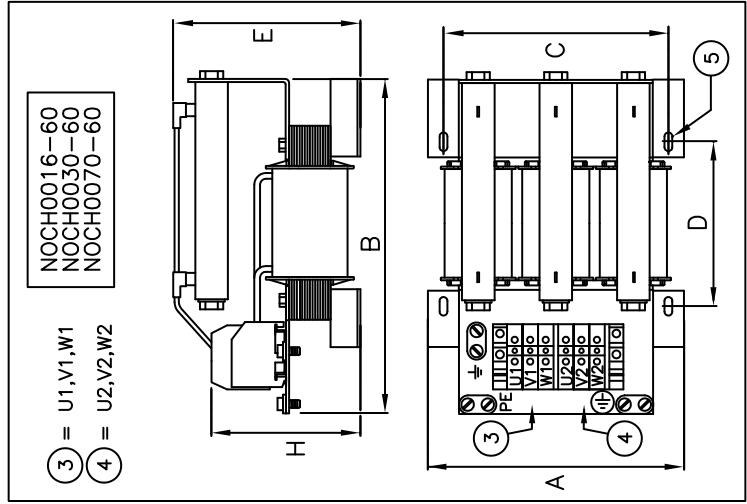

NOCH0120-60, NOCH0260-60 and NOCH0400-60 du/dt kits include 3 filters.

L2	mm								kg	Nm	mm²	Nm
	A	B	C	D	E	H	Ø					
NOCH0016-60	140	195	120	85	115	83	-	2.4	M5	4	0.2...10	1.5
NOCH0030-60	165	215	145	108	130	95	-	4.7	M5	4	0.5...16	1.5
NOCH0070-60	180	261	170	125	150	120	-	9.5	M6	6	10...35	2.5
NOCH0120-60	154	106	100	75	200	160	9	7	M8	20	-	-
NOCH0260-60	185	111	124	82	383	368	13	12	M10	30	-	-
NOCH0400-60	185	126	124	97	383	368	13	17	M10	30	-	-