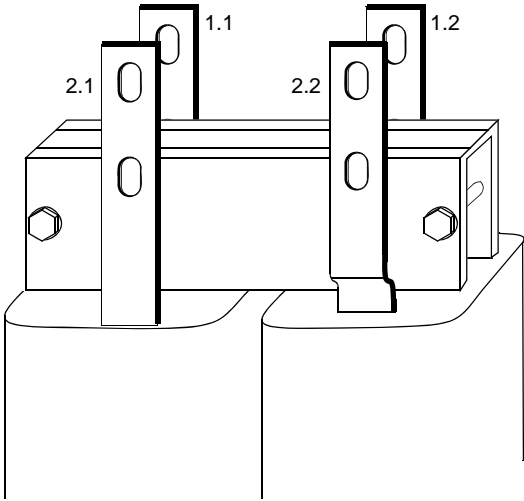

NOCH0760-60 Weight: 43 kg (95 lbs)
du/dt filter kit includes 3 filters.