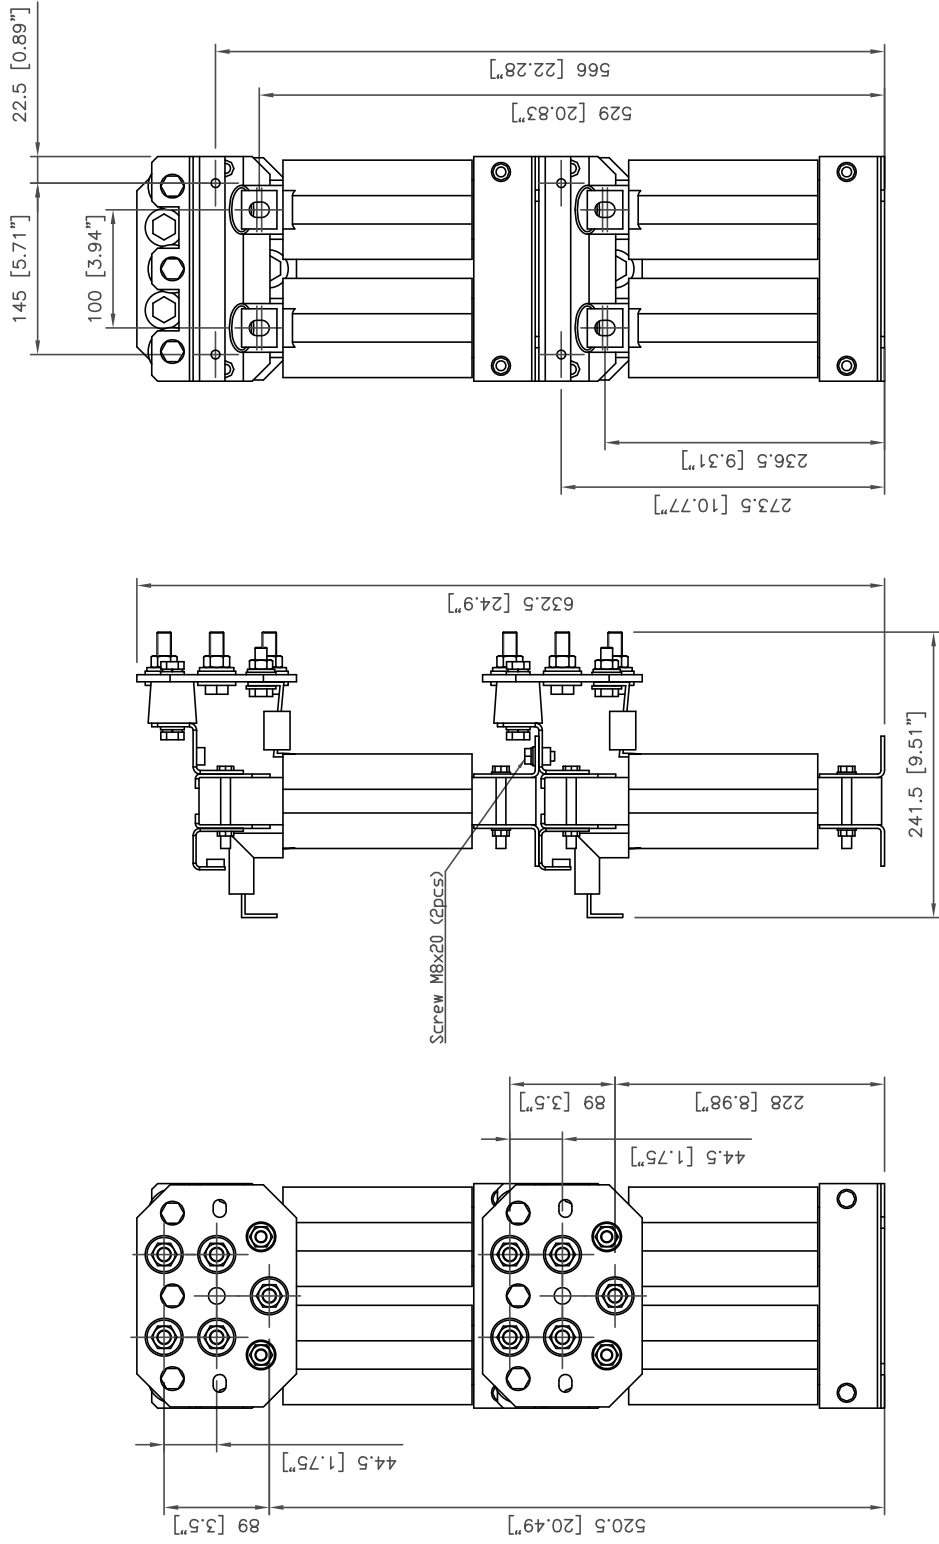

## Internal circuit diagrams

AOCH0xxx-70: Connect the input terminals together.

NOCH0120-60

NOCH0260-60  
NOCH0400-60  
NOCH0760-60

NOCH0016-6x  
NOCH0030-6x  
NOCH0070-6x

NOCH0120-6x

# Dimension drawings

AOCH0260-70, single phase filter  
 du/dt filter kit includes 3 pieces of single phase filters.

AOCH0260-70

du/dt filter kit includes 3 pieces of single phase filters.	
Cable size:	3x(3x185) Weight: 15.9 kg (35.1 lbs)
Screw size:	M12 $I_{TH}$ 227 A <sub>rms</sub>
Power loss:	147 W L 74 $\mu$ H