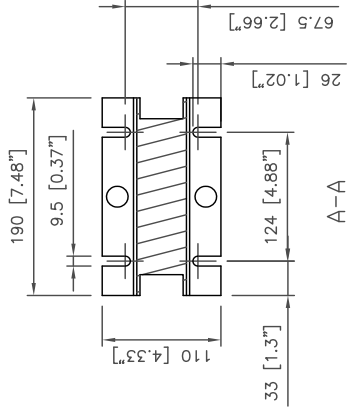

## Internal circuit diagrams

AOCH0xxx-70: Connect the input terminals together.

NOCH0120-60

NOCH0260-60  
NOCH0400-60  
NOCH0760-60

NOCH0016-6x  
NOCH0030-6x  
NOCH0070-6x

NOCH0120-6x

# Dimension drawings

AOCH0260-70, single phase filter  
 du/dt filter kit includes 3 pieces of single phase filters.

AOCH0260-70

du/dt filter kit includes 3 pieces of single phase filters.	
Cable size:	3x(3x185) Weight: 15.9 kg (35.1 lbs)
Screw size:	M12 $I_{TH}$ 227 A <sub>rms</sub>
Power loss:	147 W L 74 $\mu$ H