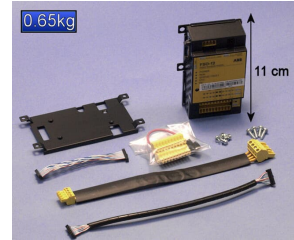

3AXD5000016771

Safety functions module FSO-12

General Information

Global Commercial Alias	3AXD5000016771
Product ID	3AXD5000016771
ABB Type Designation	FSO-12
EAN	6438177337478
Catalog Description	Safety functions module FSO-12