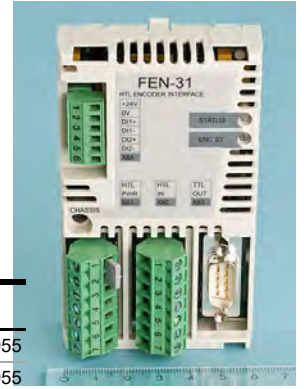

PRODUCT-DETAILS

68978955

HTL encoder interface FEN-31

General Information

Global Commercial Alias	68978955
Product ID	68978955
ABB Type Designation	FEN-31
Catalog Description	HTL encoder interface FEN-31

Ordering