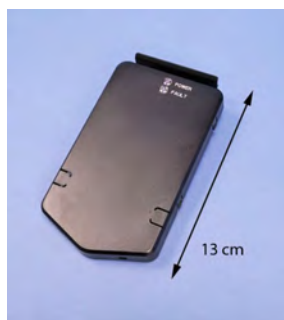

PRODUCT-DETAILS

3AUA0000108878

Control panel mounting platform (flush)

DPMP-01

General Information

Global Commercial Alias	3AUA0000108878
Product ID	3AUA0000108878
ABB Type Designation	DPMP-01
EAN	6438177304845
Catalog Description	Control panel mounting platform (flush) DPMP-01