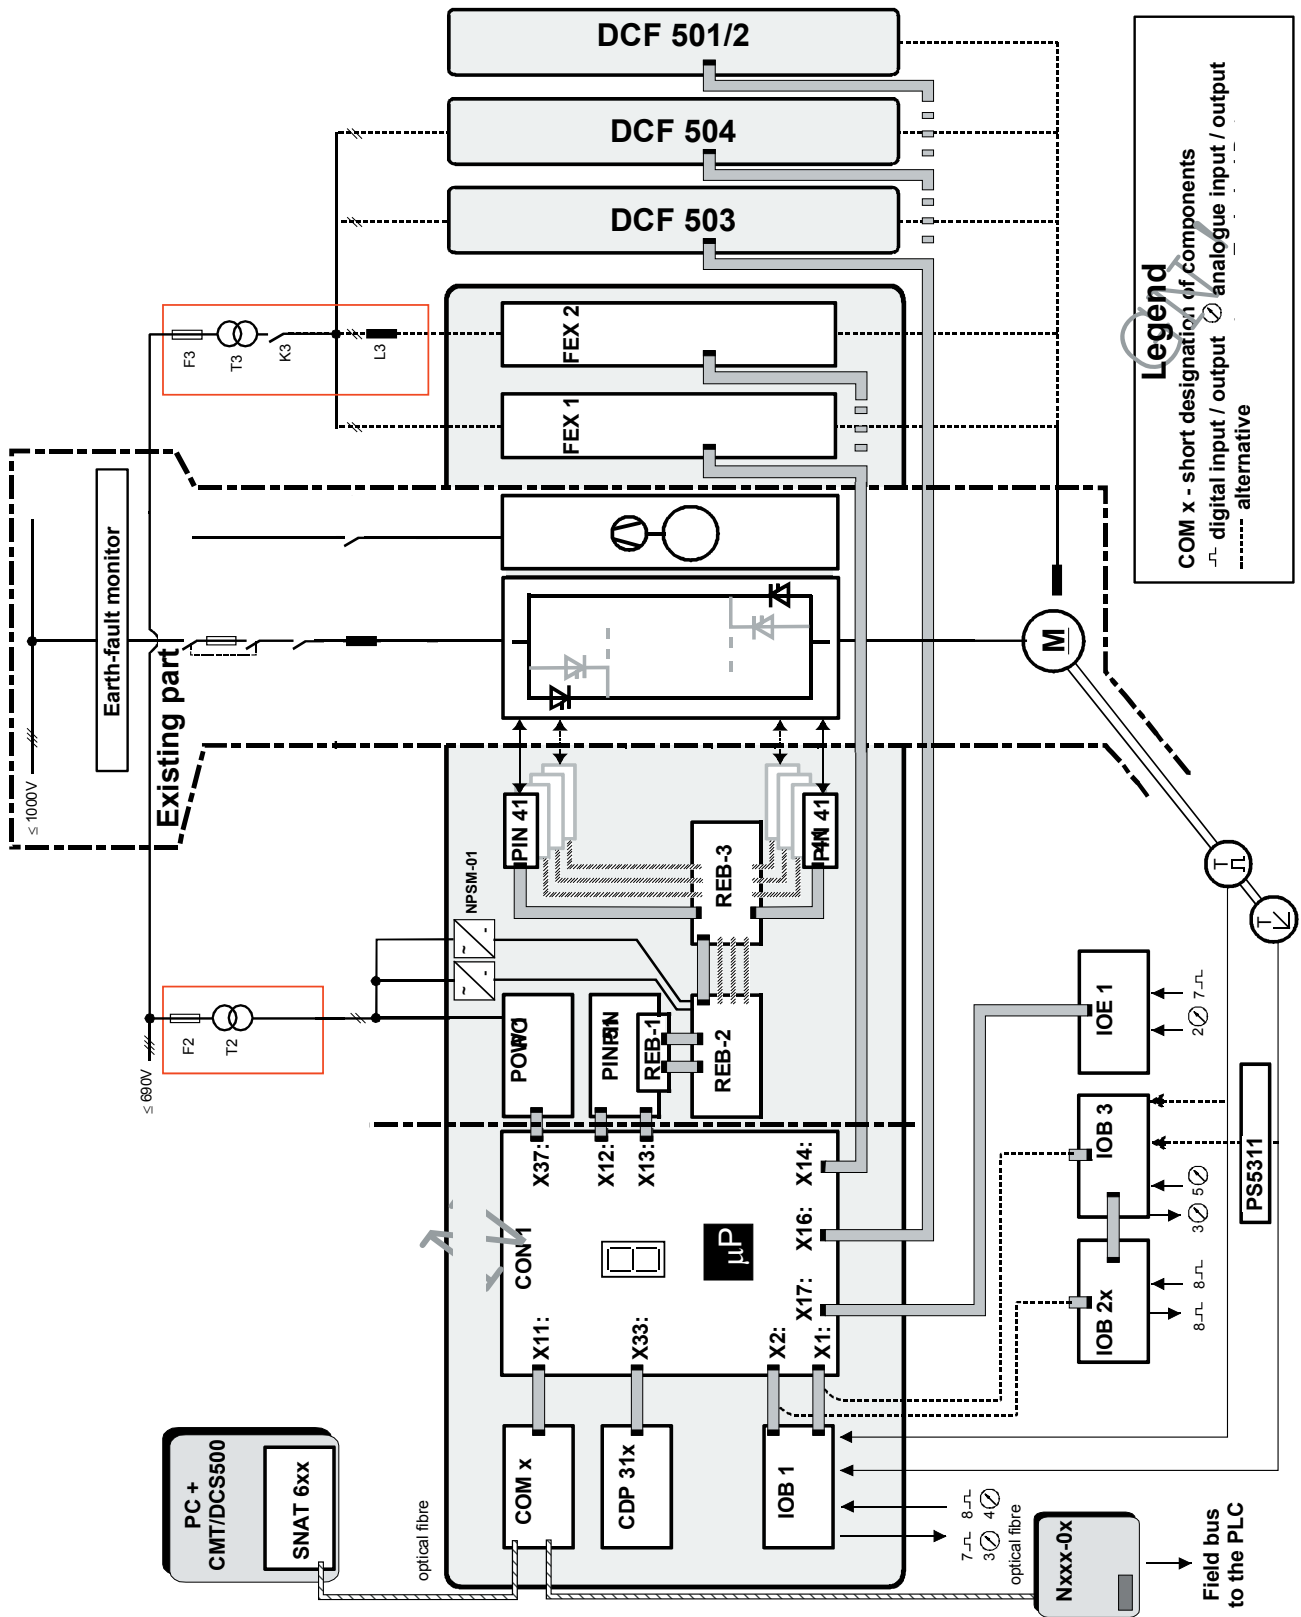

- **DCS 500 / DCS 500B System Description** describes more in detail the overview, shown on the next page.
- **Technical Data** describes all the external connections and settings of the circuit boards.
- **DCS 500 / DCS 500B Operating Instruction**
- **DCS 500 Software Description**
- **DCS 500 Application Function Blocks** describes in detail all the additional function blocks, like AND, OR, ADD, MULTIPLY etc. to generate application specific functions.

Ordering code:

Applications:

- 12 pulse parallel available
- 12 pulse serial -----
- MASTER - FOLLOWER available; hardware data exchange

Figure B - 1 Overview of DCR 500 System

DCR 500 /11

This type is designed only for DCV 700 functionality. The documentation belonging to DCV 700 is used together with this description. One common feature is the software, which can be identified by the designation S 11.xxx.

- **DCV 700 Software Description**
- **DCV 700 Commissioning Manual**
- **Technical Data**
- **DCV 700 Service Manual** is for fault tracing and maintenance.
- **DCV 700 Parameter and Signal description**
- **DCV 700 Program diagram**

Ordering code:

Applications:

- 12 pulse parallel available
- 12 pulse serial available
- MASTER – FOLLOWER available; serial data exchange

Figure B - 2 Overview of DCR 500 /11 System

По вопросам продаж и поддержки обращайтесь: