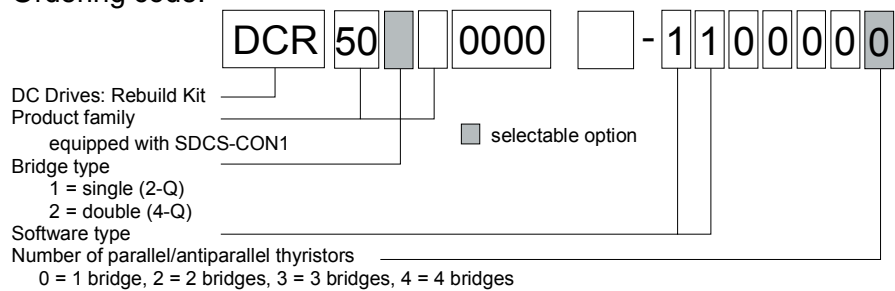

DCR 500 /11

This type is designed only for DCV 700 functionality. The documentation belonging to DCV 700 is used together with this description. One common feature is the software, which can be identified by the designation S 11.xxx.

- **DCV 700 Software Description**
- **DCV 700 Commissioning Manual**
- **Technical Data**
- **DCV 700 Service Manual** is for fault tracing and maintenance.
- **DCV 700 Parameter and Signal description**
- **DCV 700 Program diagram**

Ordering code:

Applications:

- 12 pulse parallel available
- 12 pulse serial available
- MASTER – FOLLOWER available; serial data exchange