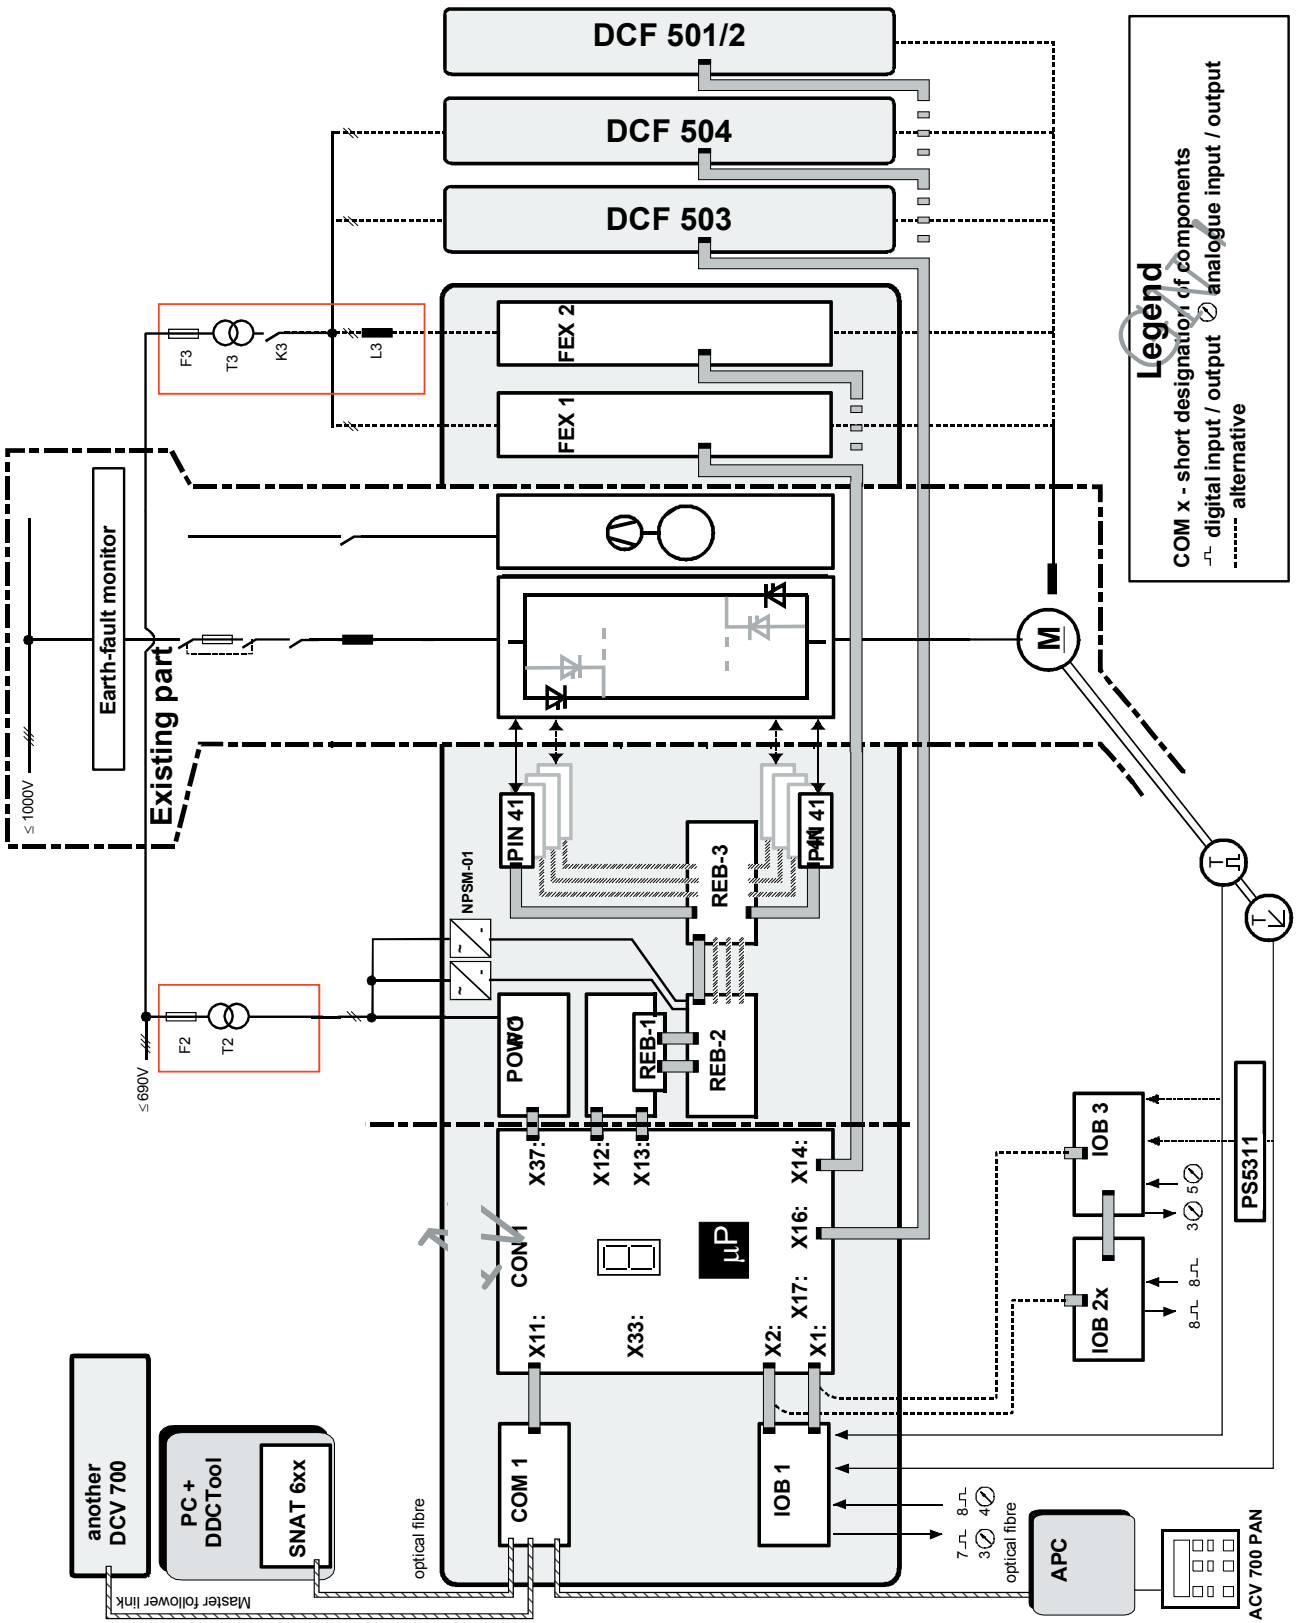

- **DCV 700 Software Description**
- **DCV 700 Commissioning Manual**
- **Technical Data**
- **DCV 700 Service Manual** is for fault tracing and maintenance.
- **DCV 700 Parameter and Signal description**
- **DCV 700 Program diagram**

Ordering code:

Applications:

- 12 pulse parallel available
- 12 pulse serial available
- MASTER – FOLLOWER available; serial data exchange

Figure B - 2 Overview of DCR 500 /11 System

По вопросам продаж и поддержки обращайтесь: