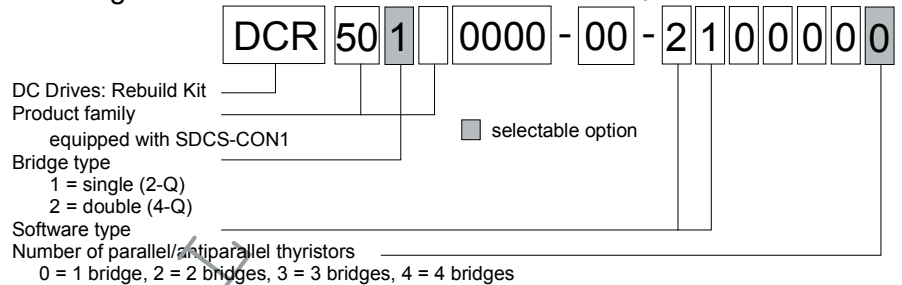

Appendix B – Obsolete Kits

DCR 500

The documentation belonging to DCS 500 and 500B is used together with this description. One common feature is the software, which can be identified by the designation S 21.xxx.

- **DCS 500 / DCS 500B System Description** describes more in detail the overview, shown on the next page.
- **Technical Data** describes all the external connections and settings of the circuit boards.
- **DCS 500 / DCS 500B Operating Instruction**
- **DCS 500 Software Description**
- **DCS 500 Application Function Blocks** describes in detail all the additional function blocks, like AND, OR, ADD, MULTIPLY etc. to generate application specific functions.

Ordering code:

Applications:

- 12 pulse parallel   available
- 12 pulse serial   -----
- MASTER - FOLLOWER   available; hardware data exchange