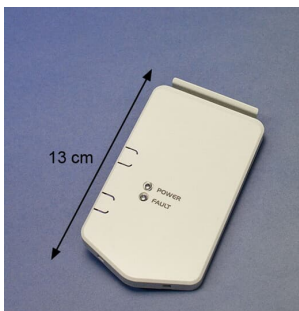

Dimensions

Product Net Weight	0.03 kg
Product Net Depth / Length	130 mm
Product Net Height	27 mm
Product Net Width	75 mm
Package Level 1 Units	1 carton

Technical

Frame Size	Undefined

Additional Information

Product Main Type	CDUM-01 PACKED KIT
Product Name	User interfaces for drives

Classifications

UNSPSC	39122004

Environmental

WEEE Category	Product Not in WEEE Scope

Categories

Drives → Drive options → User interface options → CDUM - Blank control panel cover