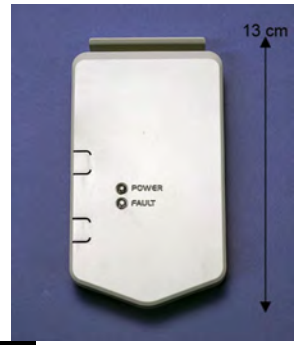

PRODUCT-DETAILS

3AXD50000004419 Panel bus adapter CDPI-01

General Information

Global Commercial Alias	3AXD50000004419
Product ID	3AXD50000004419
ABB Type Designation	CDPI-01
EAN	6438177310167
Catalog Description	Panel bus adapter CDPI-01

Ordering

Country of Origin	China (CN) Finland (FI)
Customs Tariff Number	85049090
Invoice Description	Panel bus adapter CDPI-01
Made To Order	No
Minimum Order Quantity	1 piece
Order Multiple	1 piece
Quote Only	No
Selling Unit of Measure	piece

Container Information

Gross Volume	0.776 dm³

Dimensions

Product Net Weight	0.122 kg
Product Net Depth / Length	42 mm
Product Net Height	112 mm
Product Net Width	165 mm
Package Level 1 Units	1 carton

Technical

Frame Size	ACS400_option

Additional Information

Product Main Type	CDPI-01 RETAIL PACKED
Product Name	User interfaces for drives

Classifications

UNSPSC	39122004

Environmental

WEEE Category	Product Not in WEEE Scope